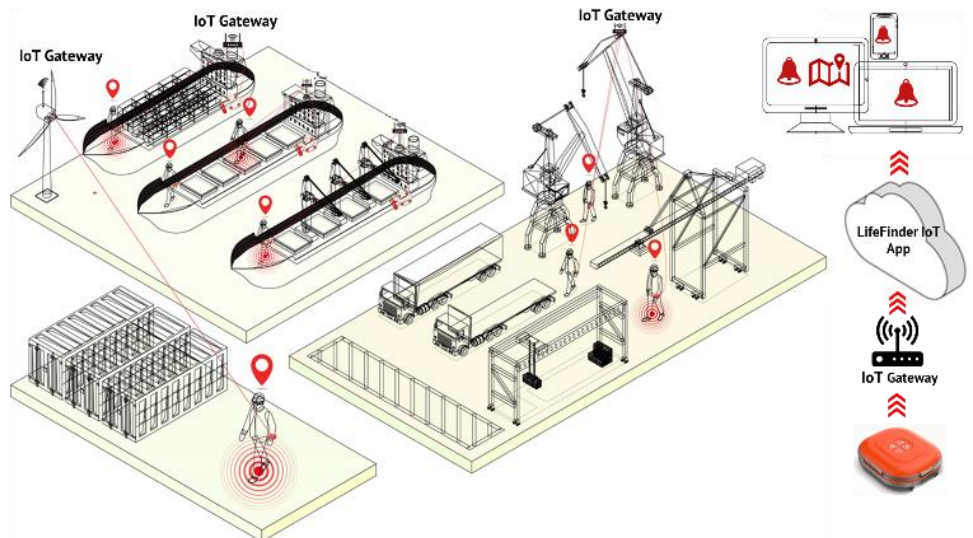

LIFE FINDER

SOLUTION DETAILS:

LifeFinder is an Intelligent IoT alarm system that enables life saving solutions that integrate into workers everyday life and enhance existing safety by detecting and alerting to danger and life-threatening situations.

A LifeFinder device is comprised of intelligent sensors that detect abnormal conditions such as man overboard or man down. As an example, in case of a fire or evacuation everyone can be located, and assistance incidents can be avoided.

The small device has a +5 year battery life that can easily be used as a wearable or integrated into workwear and equipment. The alarms are transmissible long range +10 km and works inside vessels with complex steel structures and no need for mobile networks.

Waypoint 4 Nearshore Solution:

The solution has a strong safety and risk-mitigating impact on shipping operations, especially with regards to enclosed-space entries and rescue operations. It can easily be integrated with PPE, with no need for additional wearable. Commercially speaking, they are a good solution for shipping companies that recorded incidents and fatalities.